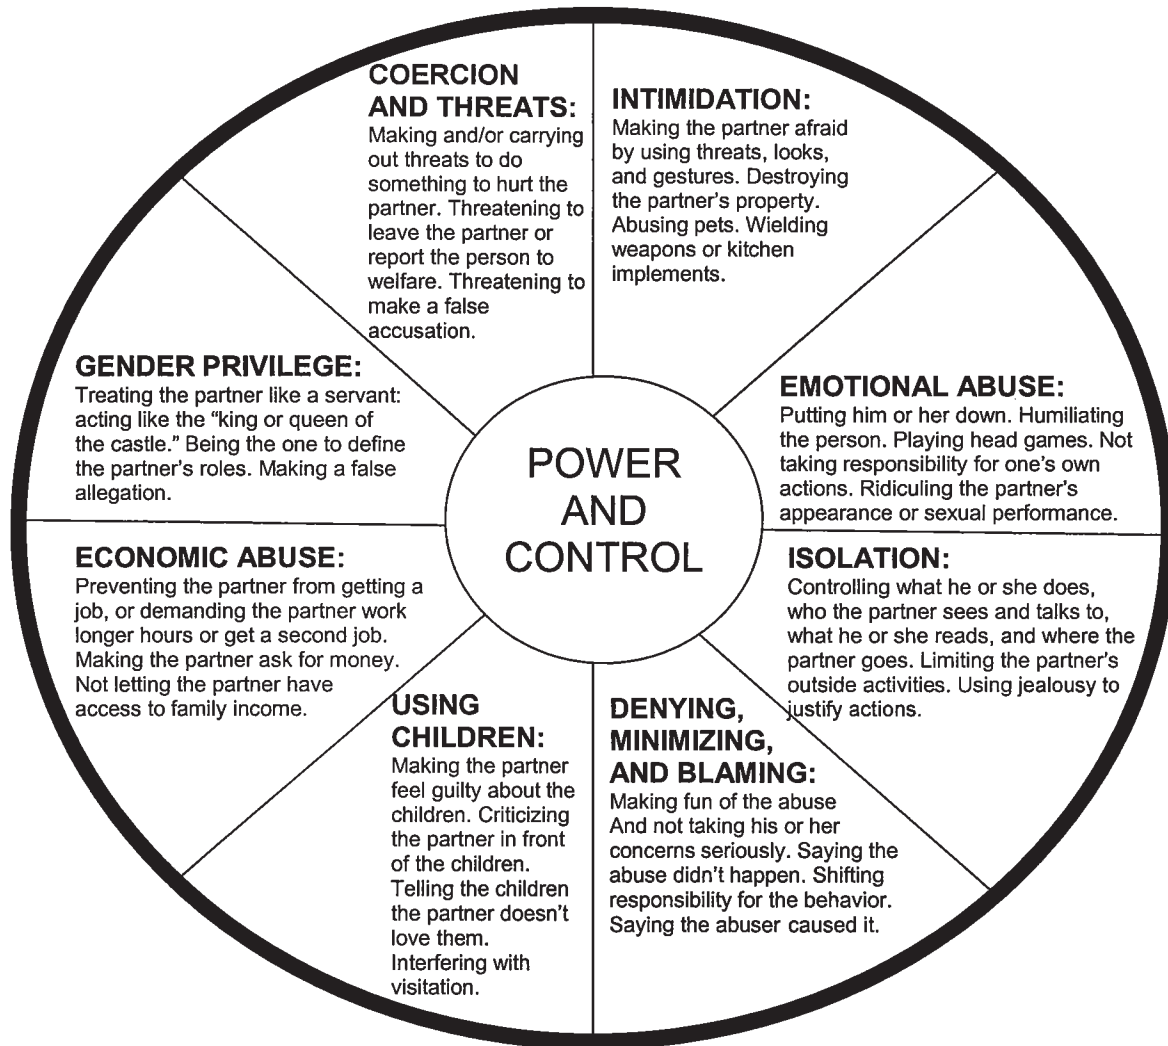

GENDER-INCLUSIVE

# POWER AND CONTROL WHEEL

Physical and sexual assaults, or threats to commit them, are often linked to other abusive behaviors. Although physical assaults may occur only occasionally, they can instill the fear of future violence, allowing the abuser to take control of the partner's life. The Gender-Inclusive Power and Control Wheel is a helpful tool to understand the overall pattern of abusive and violent behavior.

Original Power and Control Wheel developed by:  
Domestic Abuse Intervention Project  
202 East Superior Street  
Duluth, MN 55802

Adapted by:  
SAVE: Stop Abusive and Violent Environments  
Technical assistance - Training - Education  
P.O. Box 1221  
Rockville, MD 20849  
6/24/09